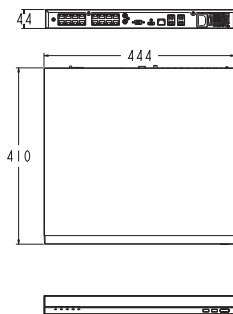

Dimensions

Units:mm

Specifications